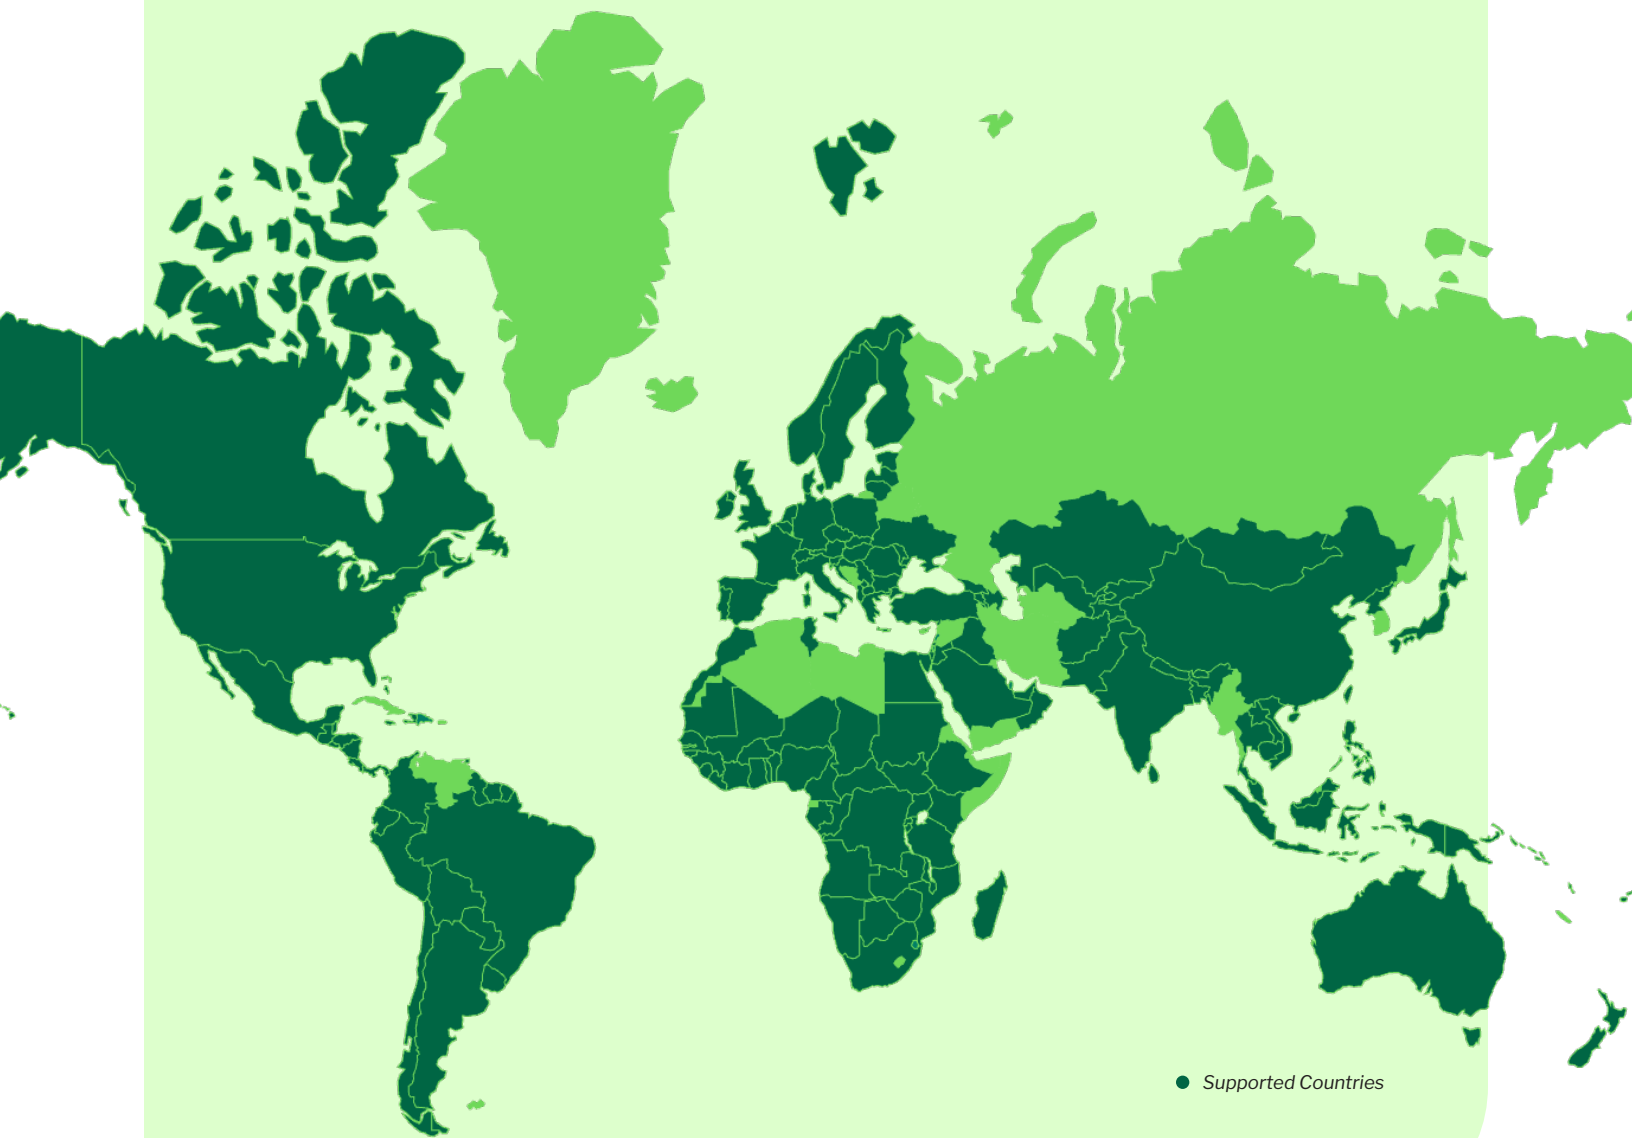

## **Global Impact**

Beyond our local surroundings, we seek to make a difference on a global scale. Through strategic partnerships with mission sending organizations and thousands of missionaries based in over 150 countries across the world, we have facilitated international money movement in support of missionary work, in many instances where other banks are unable to or refuse to do so. In addition, we directly supported international ministries whose main purpose is to show God’s love in action. From providing water to remote African villages, supporting Bible translations to unreached people, or providing shelter to abandoned children stricken by war, we’ve strived to embody Christ’s teachings to feed the hungry and to make disciples of all nations.

# Our Impact

**351**

non-profit  
organizations  
supported

**155**

countries  
reached on  
six continents

**we give back 10%**

to christian family values, christian education, spreading  
the gospel, food, water and shelter, church planting and  
assistance